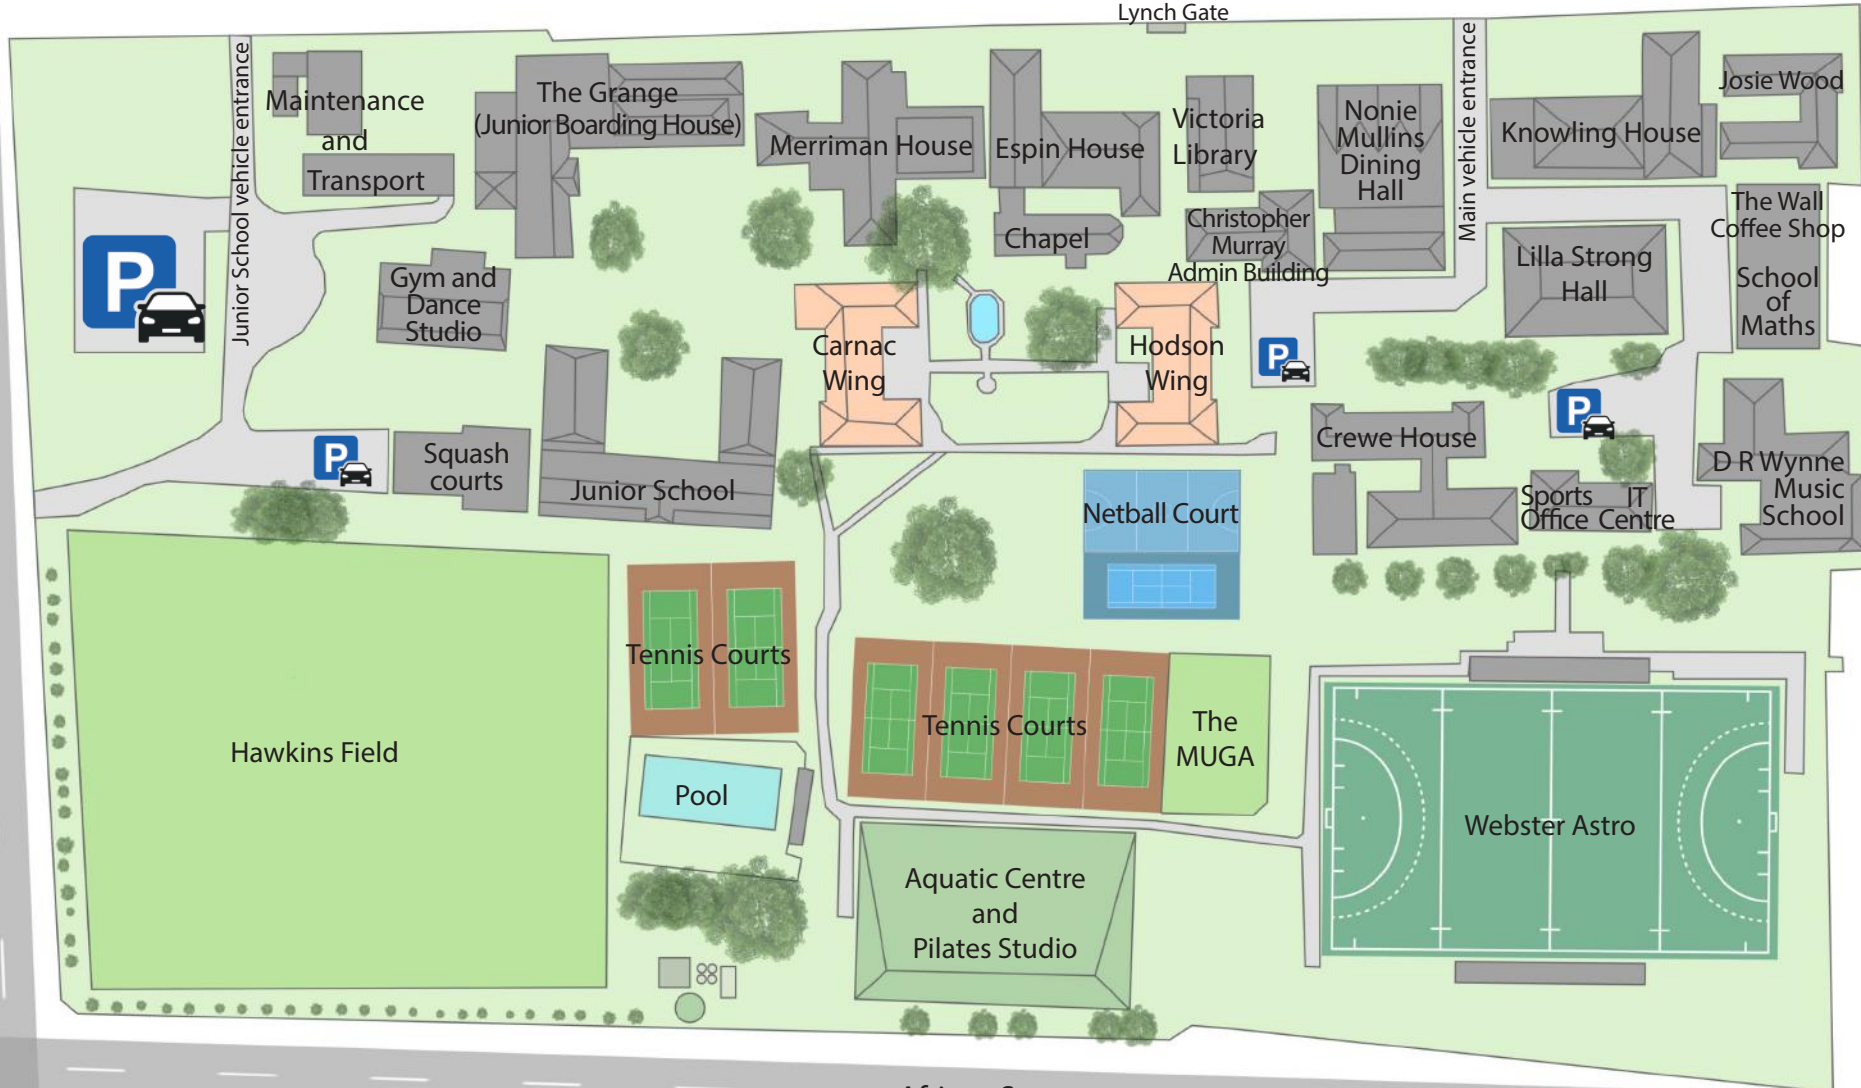

# DSG Campus Map

THE DIOCESAN SCHOOL FOR GIRLS

Worcester Street

South Street

St Andrew's College

St Andrew's College

Shared facilities

- D&T Centre
- Art
- Science
- Travel Office

African Street